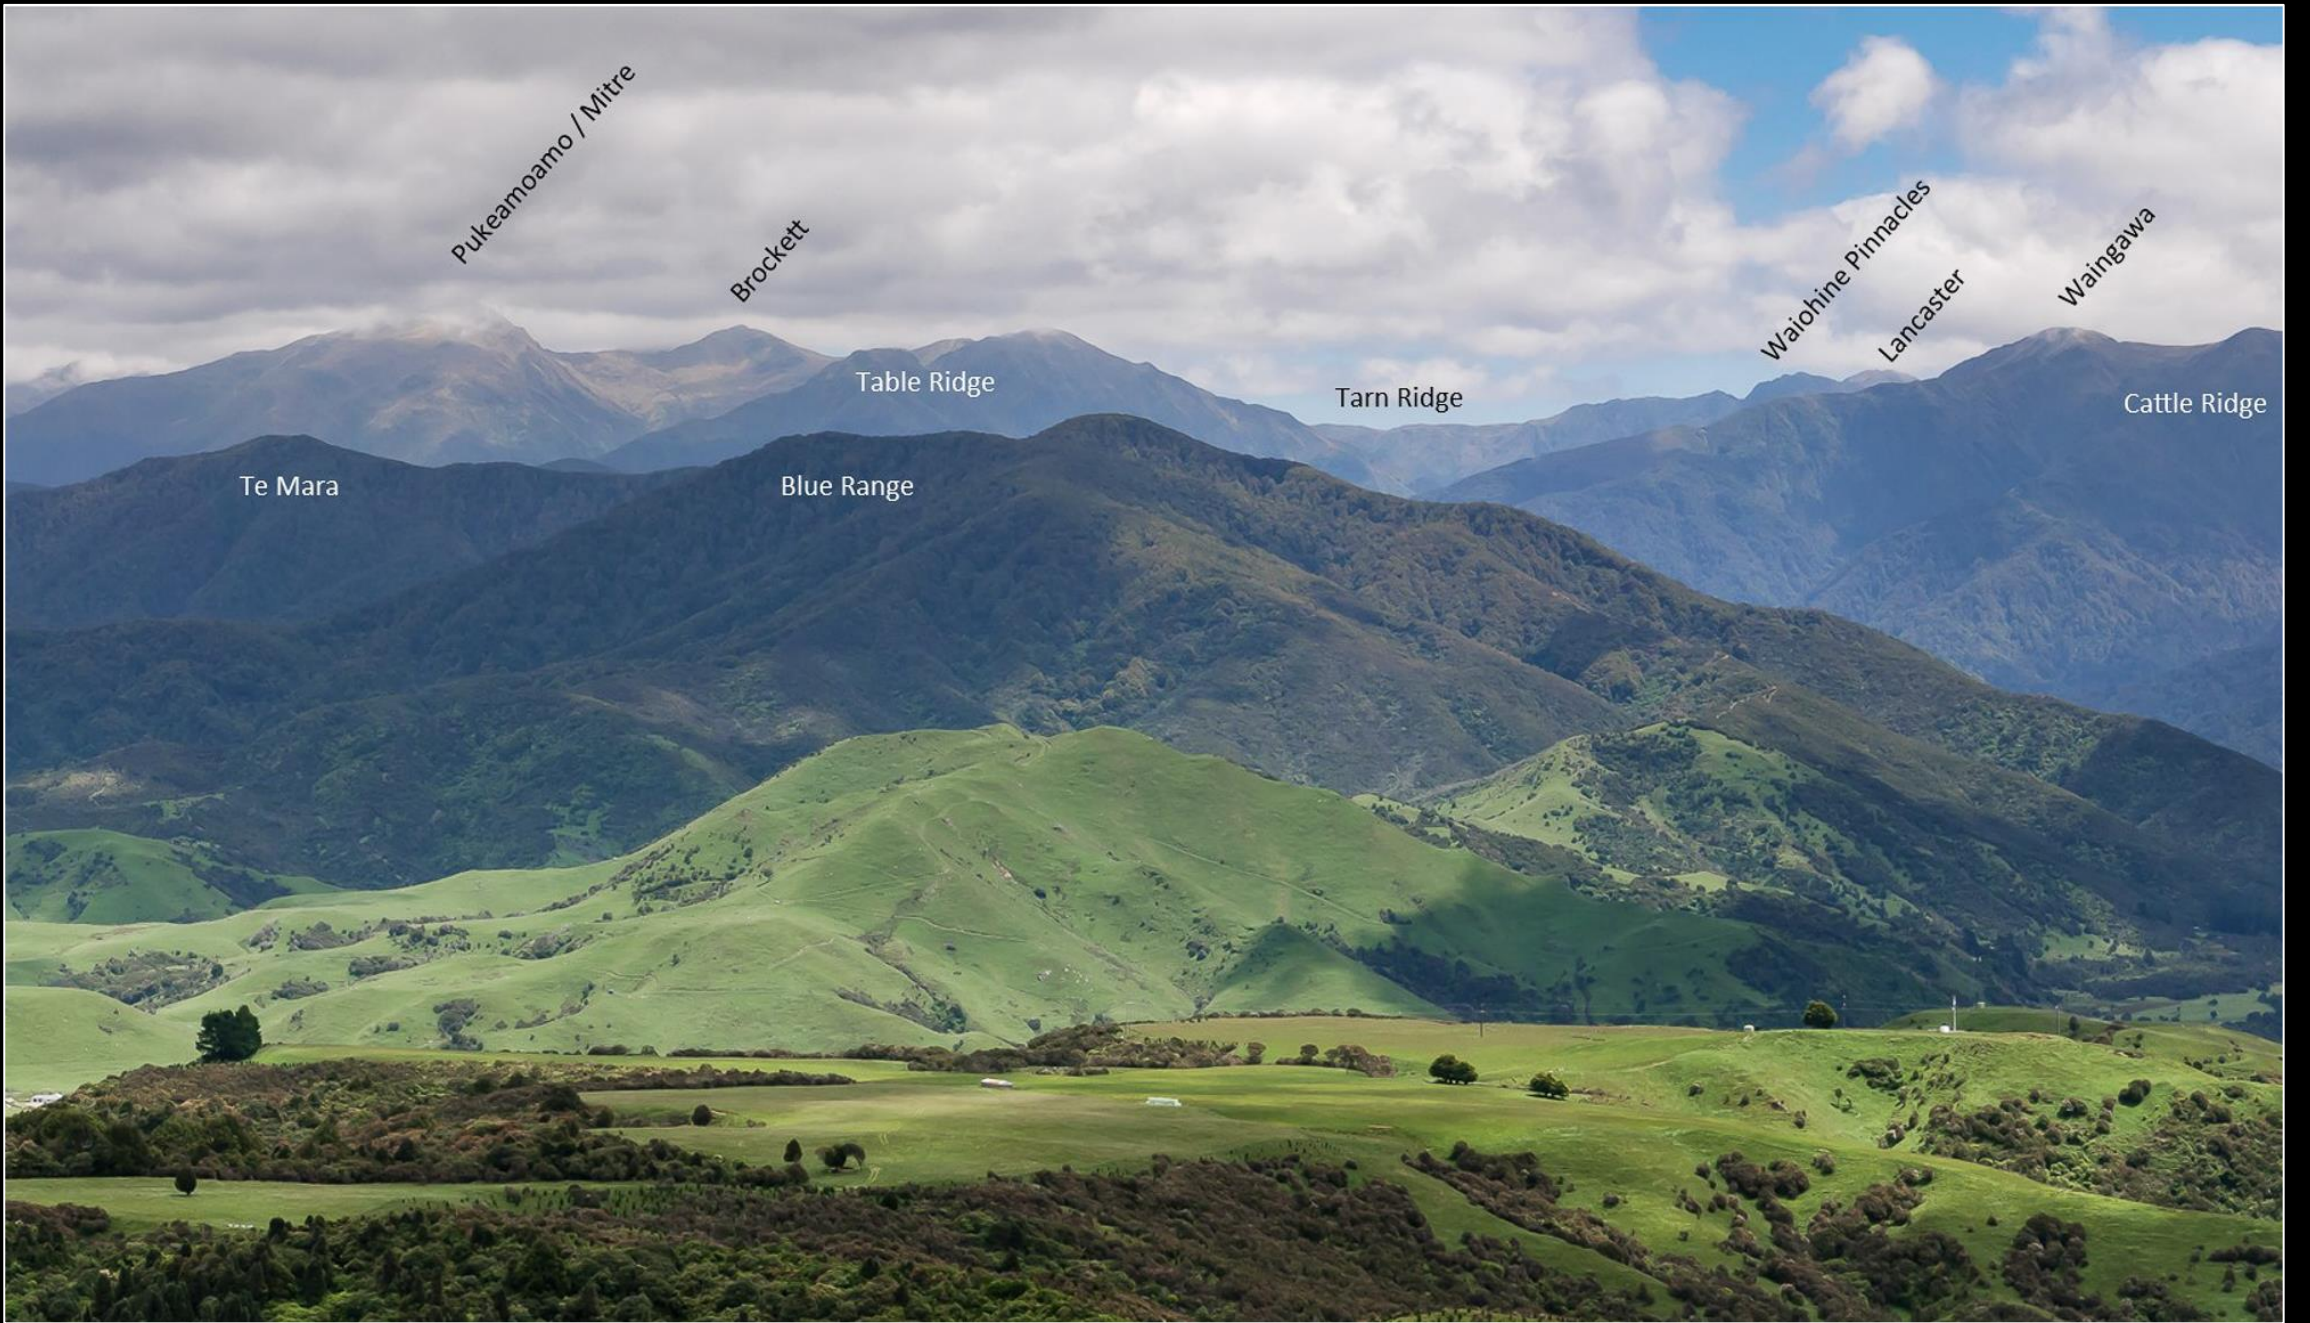

Pukaha / Mt Bruce

30 November 2024

*Nigel Boniface, Liz Frater, Ian Montgomerie, Josh Oakley,
John Rhodes*

Masterton and South Wairarapa Tramping Clubs

Pukeamoamo / Mitre

Brockett

Te Mara

Table Ridge

Blue Range

Tarn Ridge

Waiohine Pinnacles

Lancaster

Waingawa

Cattle Ridge